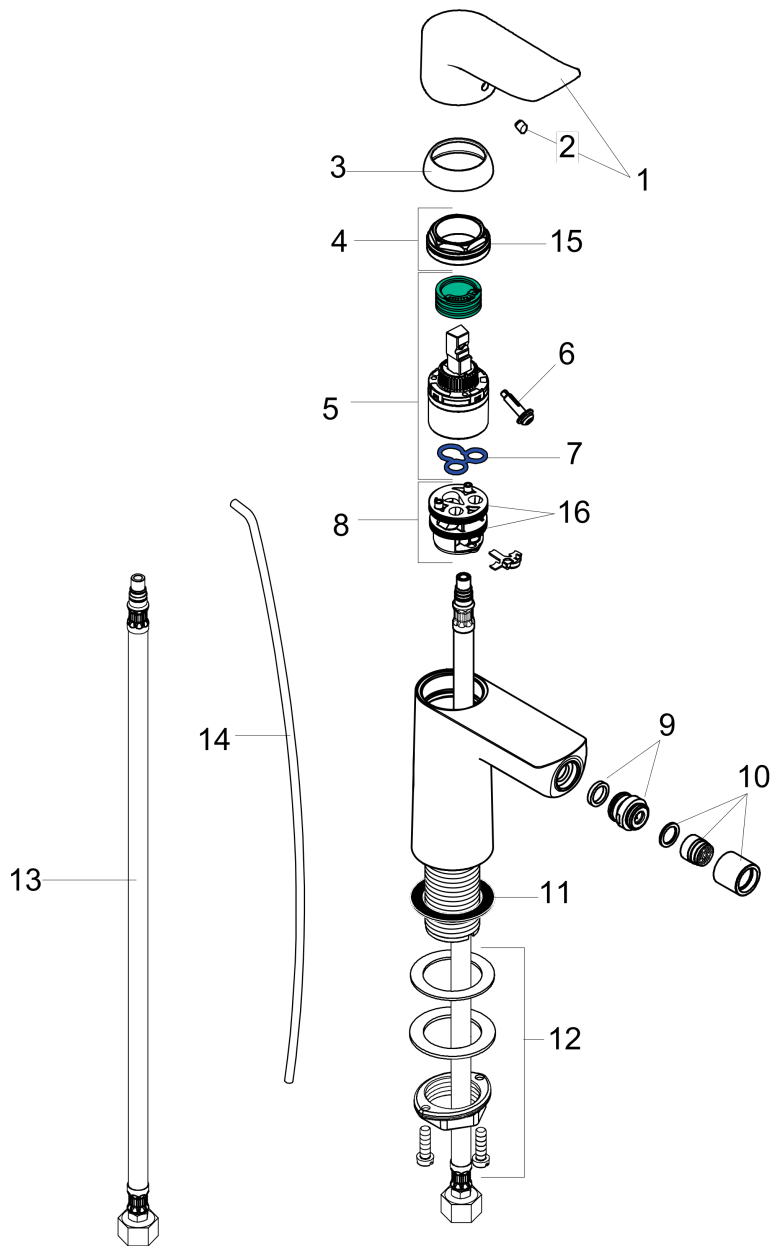

Metris
Metris Single-Hole Bidet Faucet
Finishes : **chrome** Part no. : **31280001**

Exploded drawing

Year of production: >12/11

Metris
Metris Single-Hole Bidet Faucet

 Finishes : **chrome** Part no. : **31280001**

Spare parts list

Year of production: >12/11

Pos.	Description	Part no.	Price	PU
1	handle	95519000	-	1
2	screw cover	96338000	-	1
3	flange	97406000	-	1
4	nut	97209000	-	1
5	cartridge, assy	92730000	-	1
6	locking screw for handle	95140000	-	1
7	seal	95008000	-	1
8	adapter for cartridge	98750000	-	1
9	ball joint	97362000	-	1
10	aerator laminar M16x1 (7 l/min)	97360000	-	1
11	flat seal	98749000	-	1
12	fixing set (Ø 32)	13961000	-	1
13	connection hose 18½" M8x0,75 3/8"	96321001	-	1
14	pull rod	96657000	-	1
15	O-Ring 32x2	98193000	-	1
16	O-Ring 30x2	98186000	-	1
a	fixation extension 35 mm	13898000	-	1
b	pop up waste	88509000	-	1